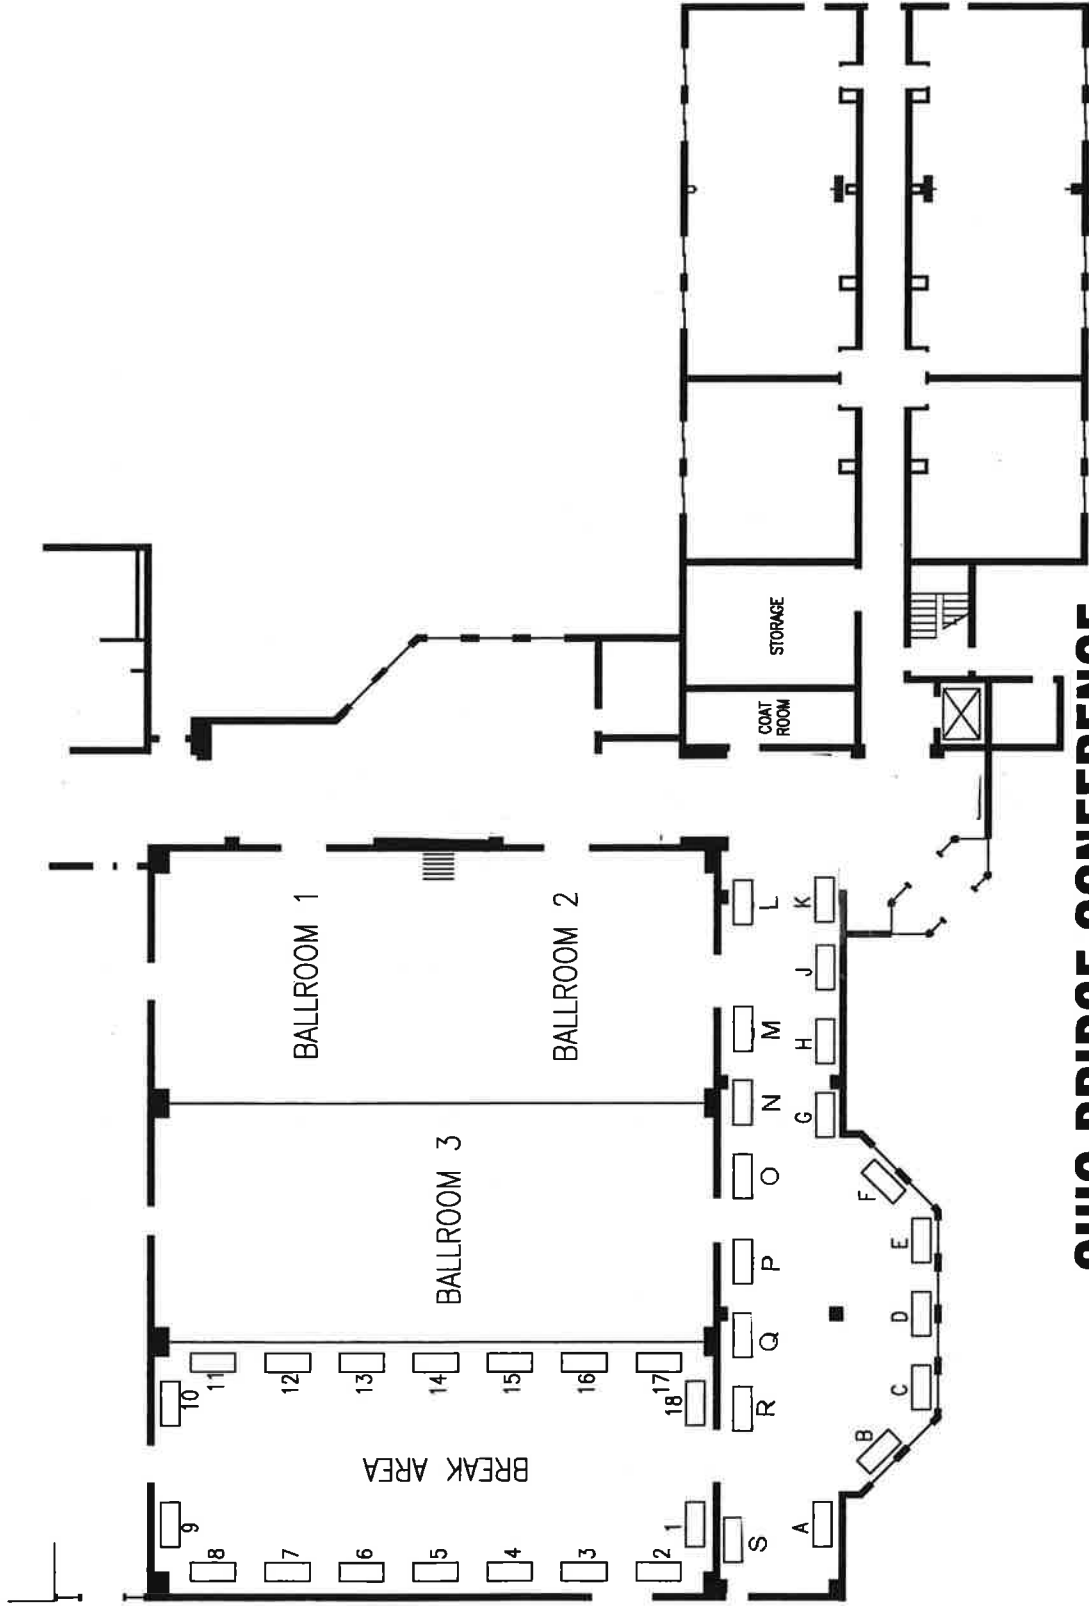

Crowne Plaza Columbus North

COLUMBUS, OHIO

PREPARED BY

GEORGE

fern

ASSOCIATION FURNITURE
1500 OLD LEONARD AVENUE
COLUMBUS, OHIO 43219-2509
TELEPHONE 614-253-1500
FAX 614-253-9101
COLUMBUS@fern.com
602-03928-14
R-1 07-30-14

OHIO BRIDGE CONFERENCE

NOTE: FOYER BOOTHS ARE LIMITED TO ONE 500 WATT OUTLET

NOTE: ALL EXHIBIT BOOTHS ARE 30" DEEP x 6' WIDE TABLES