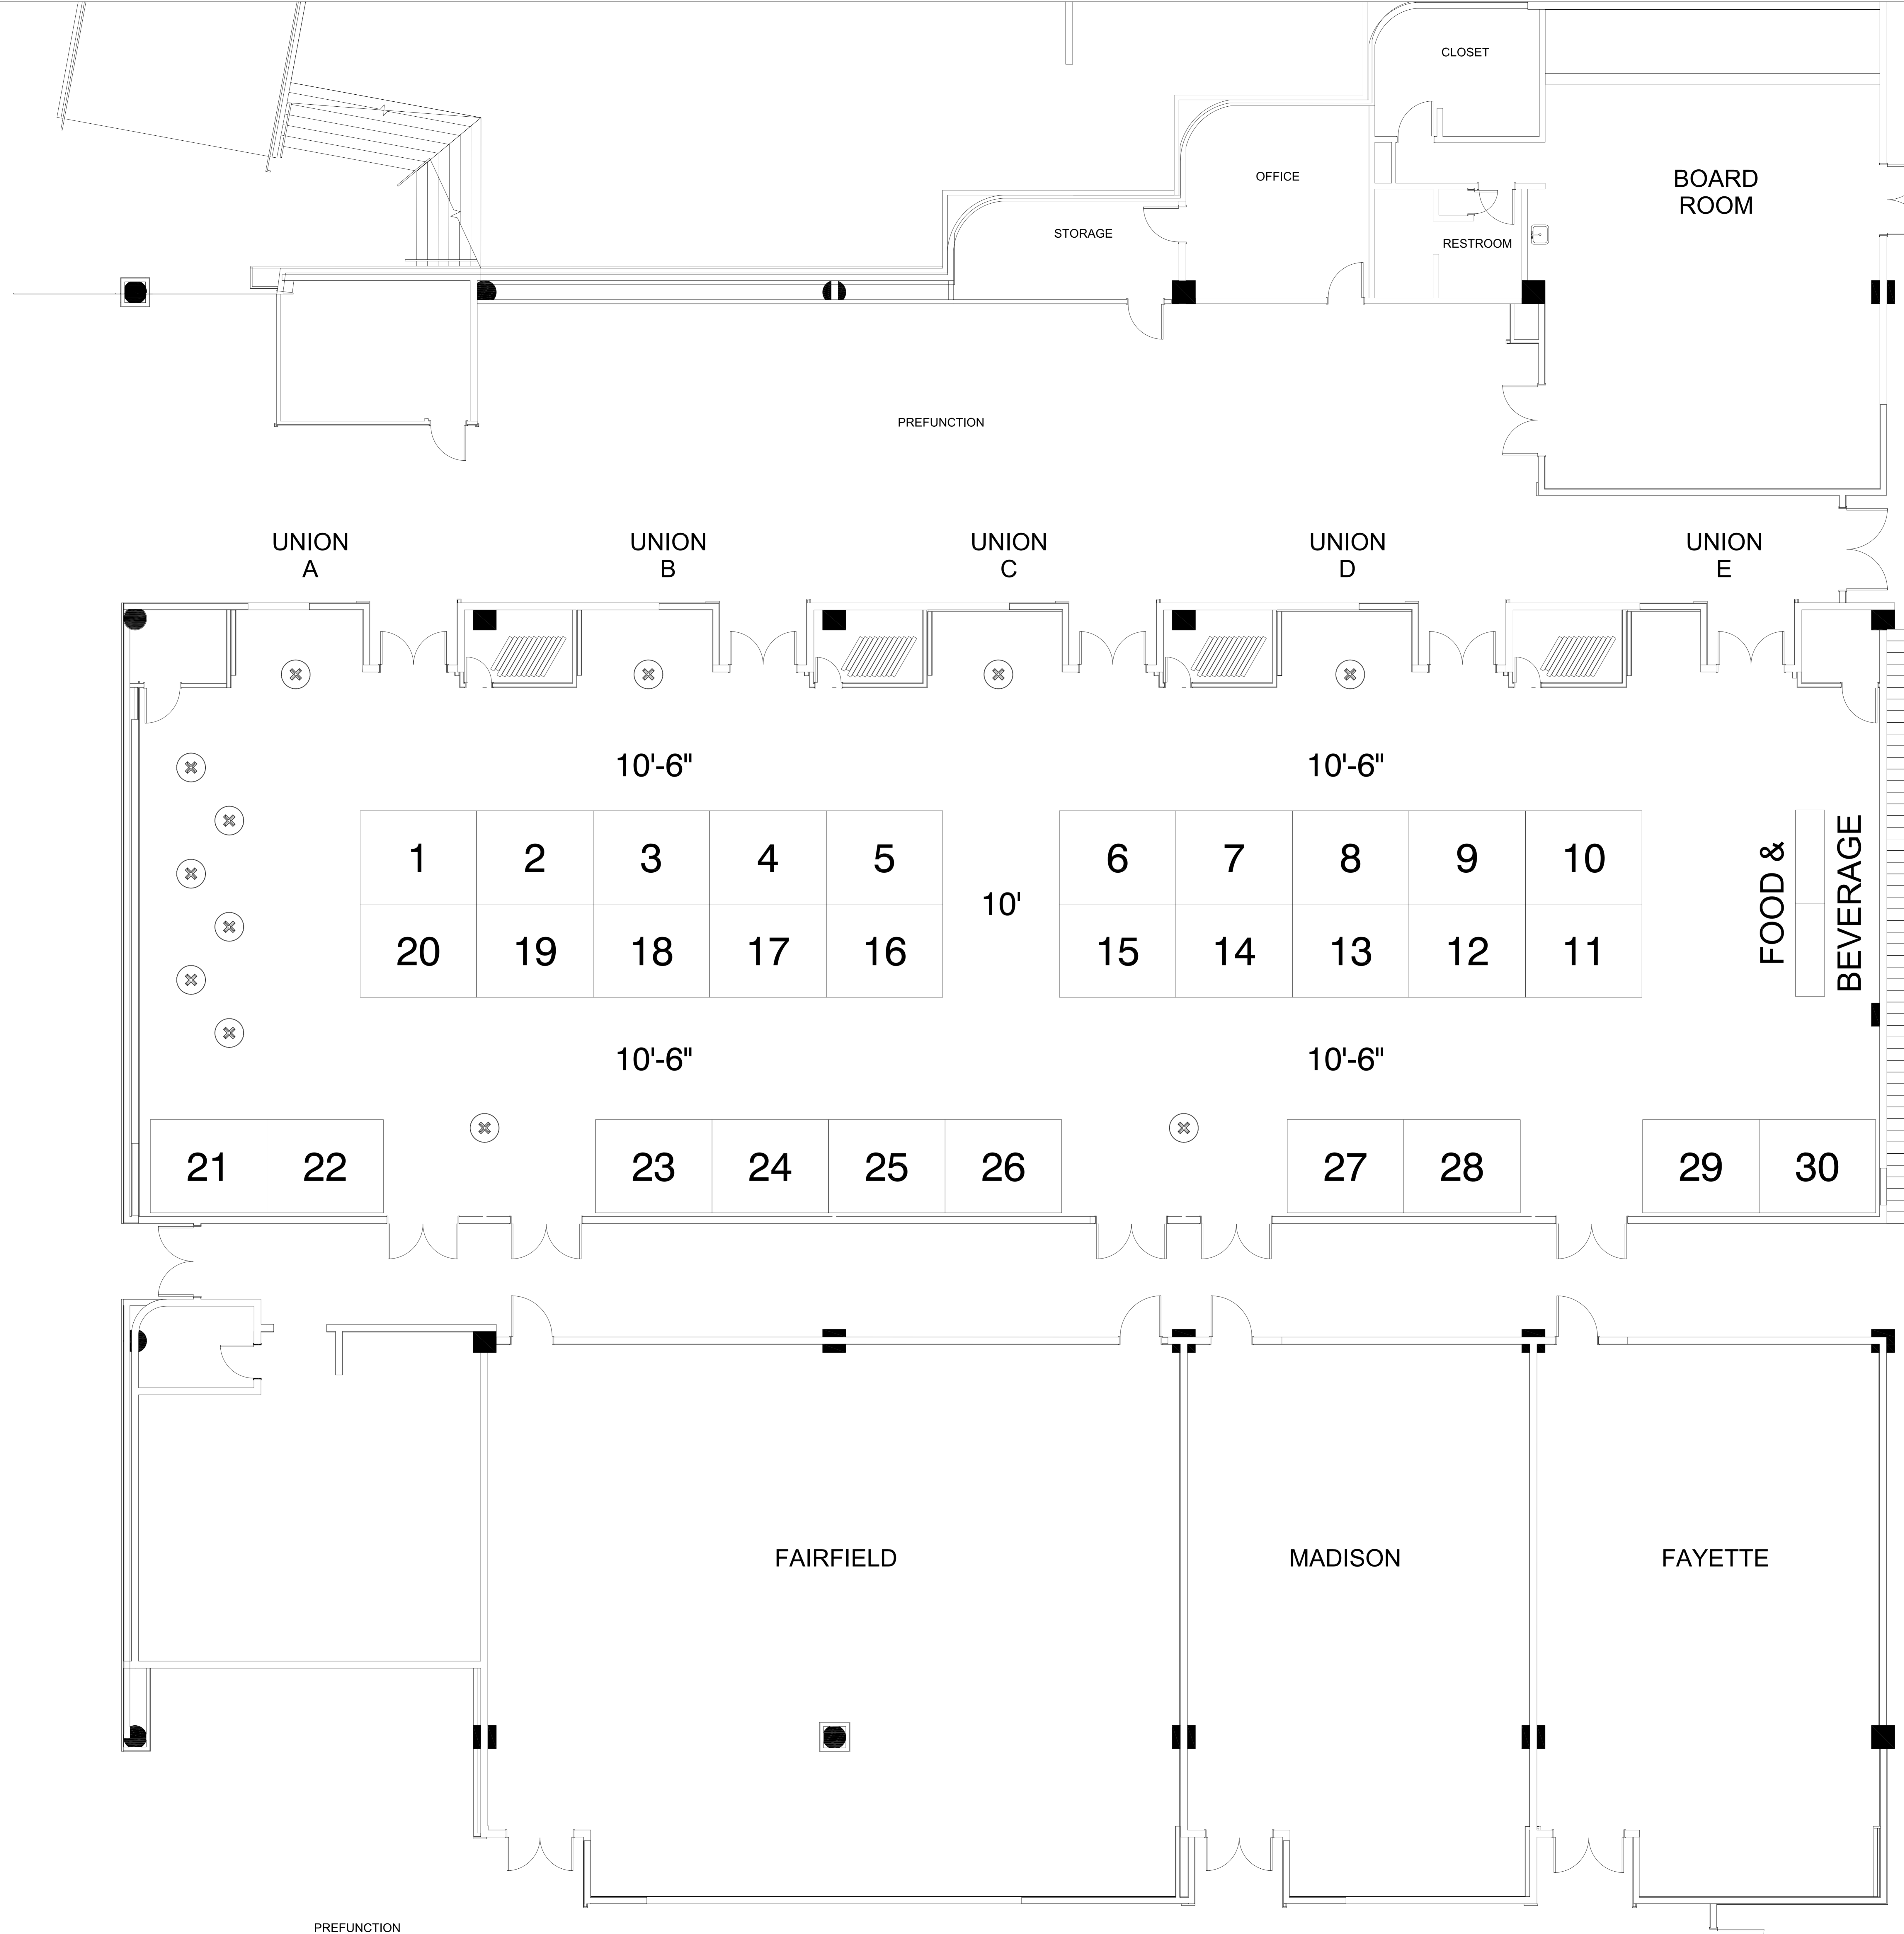

# CEAO Geographic Information Systems Expo 2018

CEAO 2018  
 September 24 - 25, 2018  
 Hyatt Regency Columbus  
 Columbus, OH  
 Union Rooms A - E

## Legend

Inventory as of 05/23/2018

Dimension Qty  
 8'x10' 30

Totals: 30

⊗ - Indicates 30" Round Hightop Tables

AE: Lynn Garvin  
 Show Number: 3585-02-17  
 Drawn By: Bob Koenig  
 Revised: 05-23-18  
 File: 3585\_02\_18\_ceao.dwg

Every effort has been made to ensure the accuracy of all information contained on this floor plan. However, no warranties, either expressed or implied are made with respect to this floor plan. If the location of building columns, utilities or other architectural components of the facility is a consideration in the construction of an exhibit, it is the sole responsibility of the exhibitor to physically inspect the facility to verify all dimensions and locations.