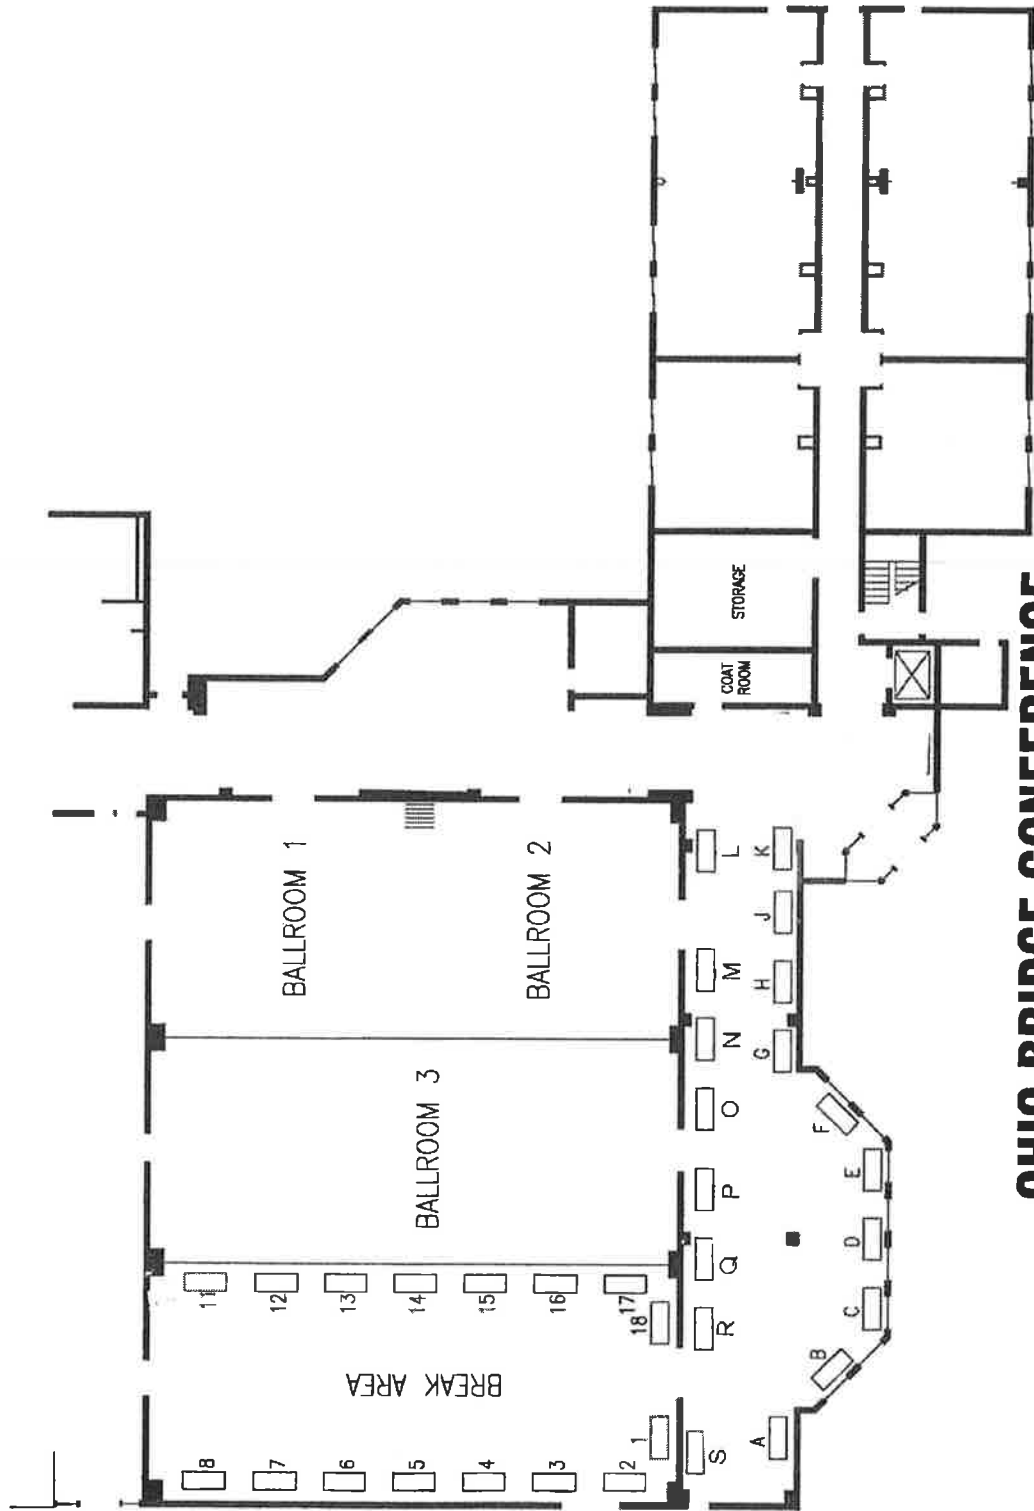

Crowne Plaza Columbus North

COLUMBUS, OHIO

PREPARED BY

fern

1900 OLD LEONARD AVENUE
COLUMBUS, OHIO 43212-2506
PHONE: 614-253-1800
FAX: 614-253-8101
columbus@fernexpo.com
#02-03928-14
#1-877-36-14

OHIO BRIDGE CONFERENCE

NOTE: FOYER BOOTHS ARE LIMITED TO ONE 500 WATT OUTLET
NOTE: ALL EXHIBIT BOOTHS ARE 30" DEEP x 6' WIDE TABLES